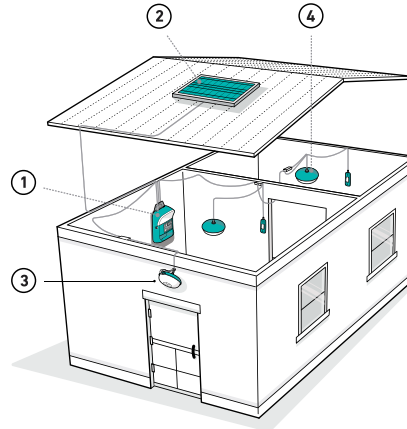

MP3 + Radio Compatibility

Access your music with on-board speaker

Motion Sensor Light

3rd light comes with motion sensor capabilities for basic security

Centralized Control Box

Easy-to-use digital display for real-time feedback on power availability, speaker control, and device charging

Born out of household research across India and sub-Saharan Africa, the SolarHome 620+ is a self-contained system of solar lighting and charging that can turn any off-grid structure into an electrified home. The system combines functional and protective lighting (motion sensor included), USB charging, and radio and mp3 capabilities, creating a hub designed for everyday use.

Ideal for cabins, van life, and hunting structures, the SolarHome 620+ is a perfect entry into solar living with easy installation and flexible setup.

1

Control box with radio, mp3 player, light and USB power out

Control Box:
7.9 x 6.0 x 2.7 in
(200 x 154 x 68 mm)

HANGING LIGHTS (EACH)

5.9 x 5.5 x 3.2 in
(150 x 140 x 82 mm)

CORD LENGTH

Solar Panel: 18 ft (5.5 m)
Lights: 21 ft (6.5 m)

OUTPUTS

USB charge out (x2)
DIN port (x1)
Light port (x2)
Light junctions (x3)